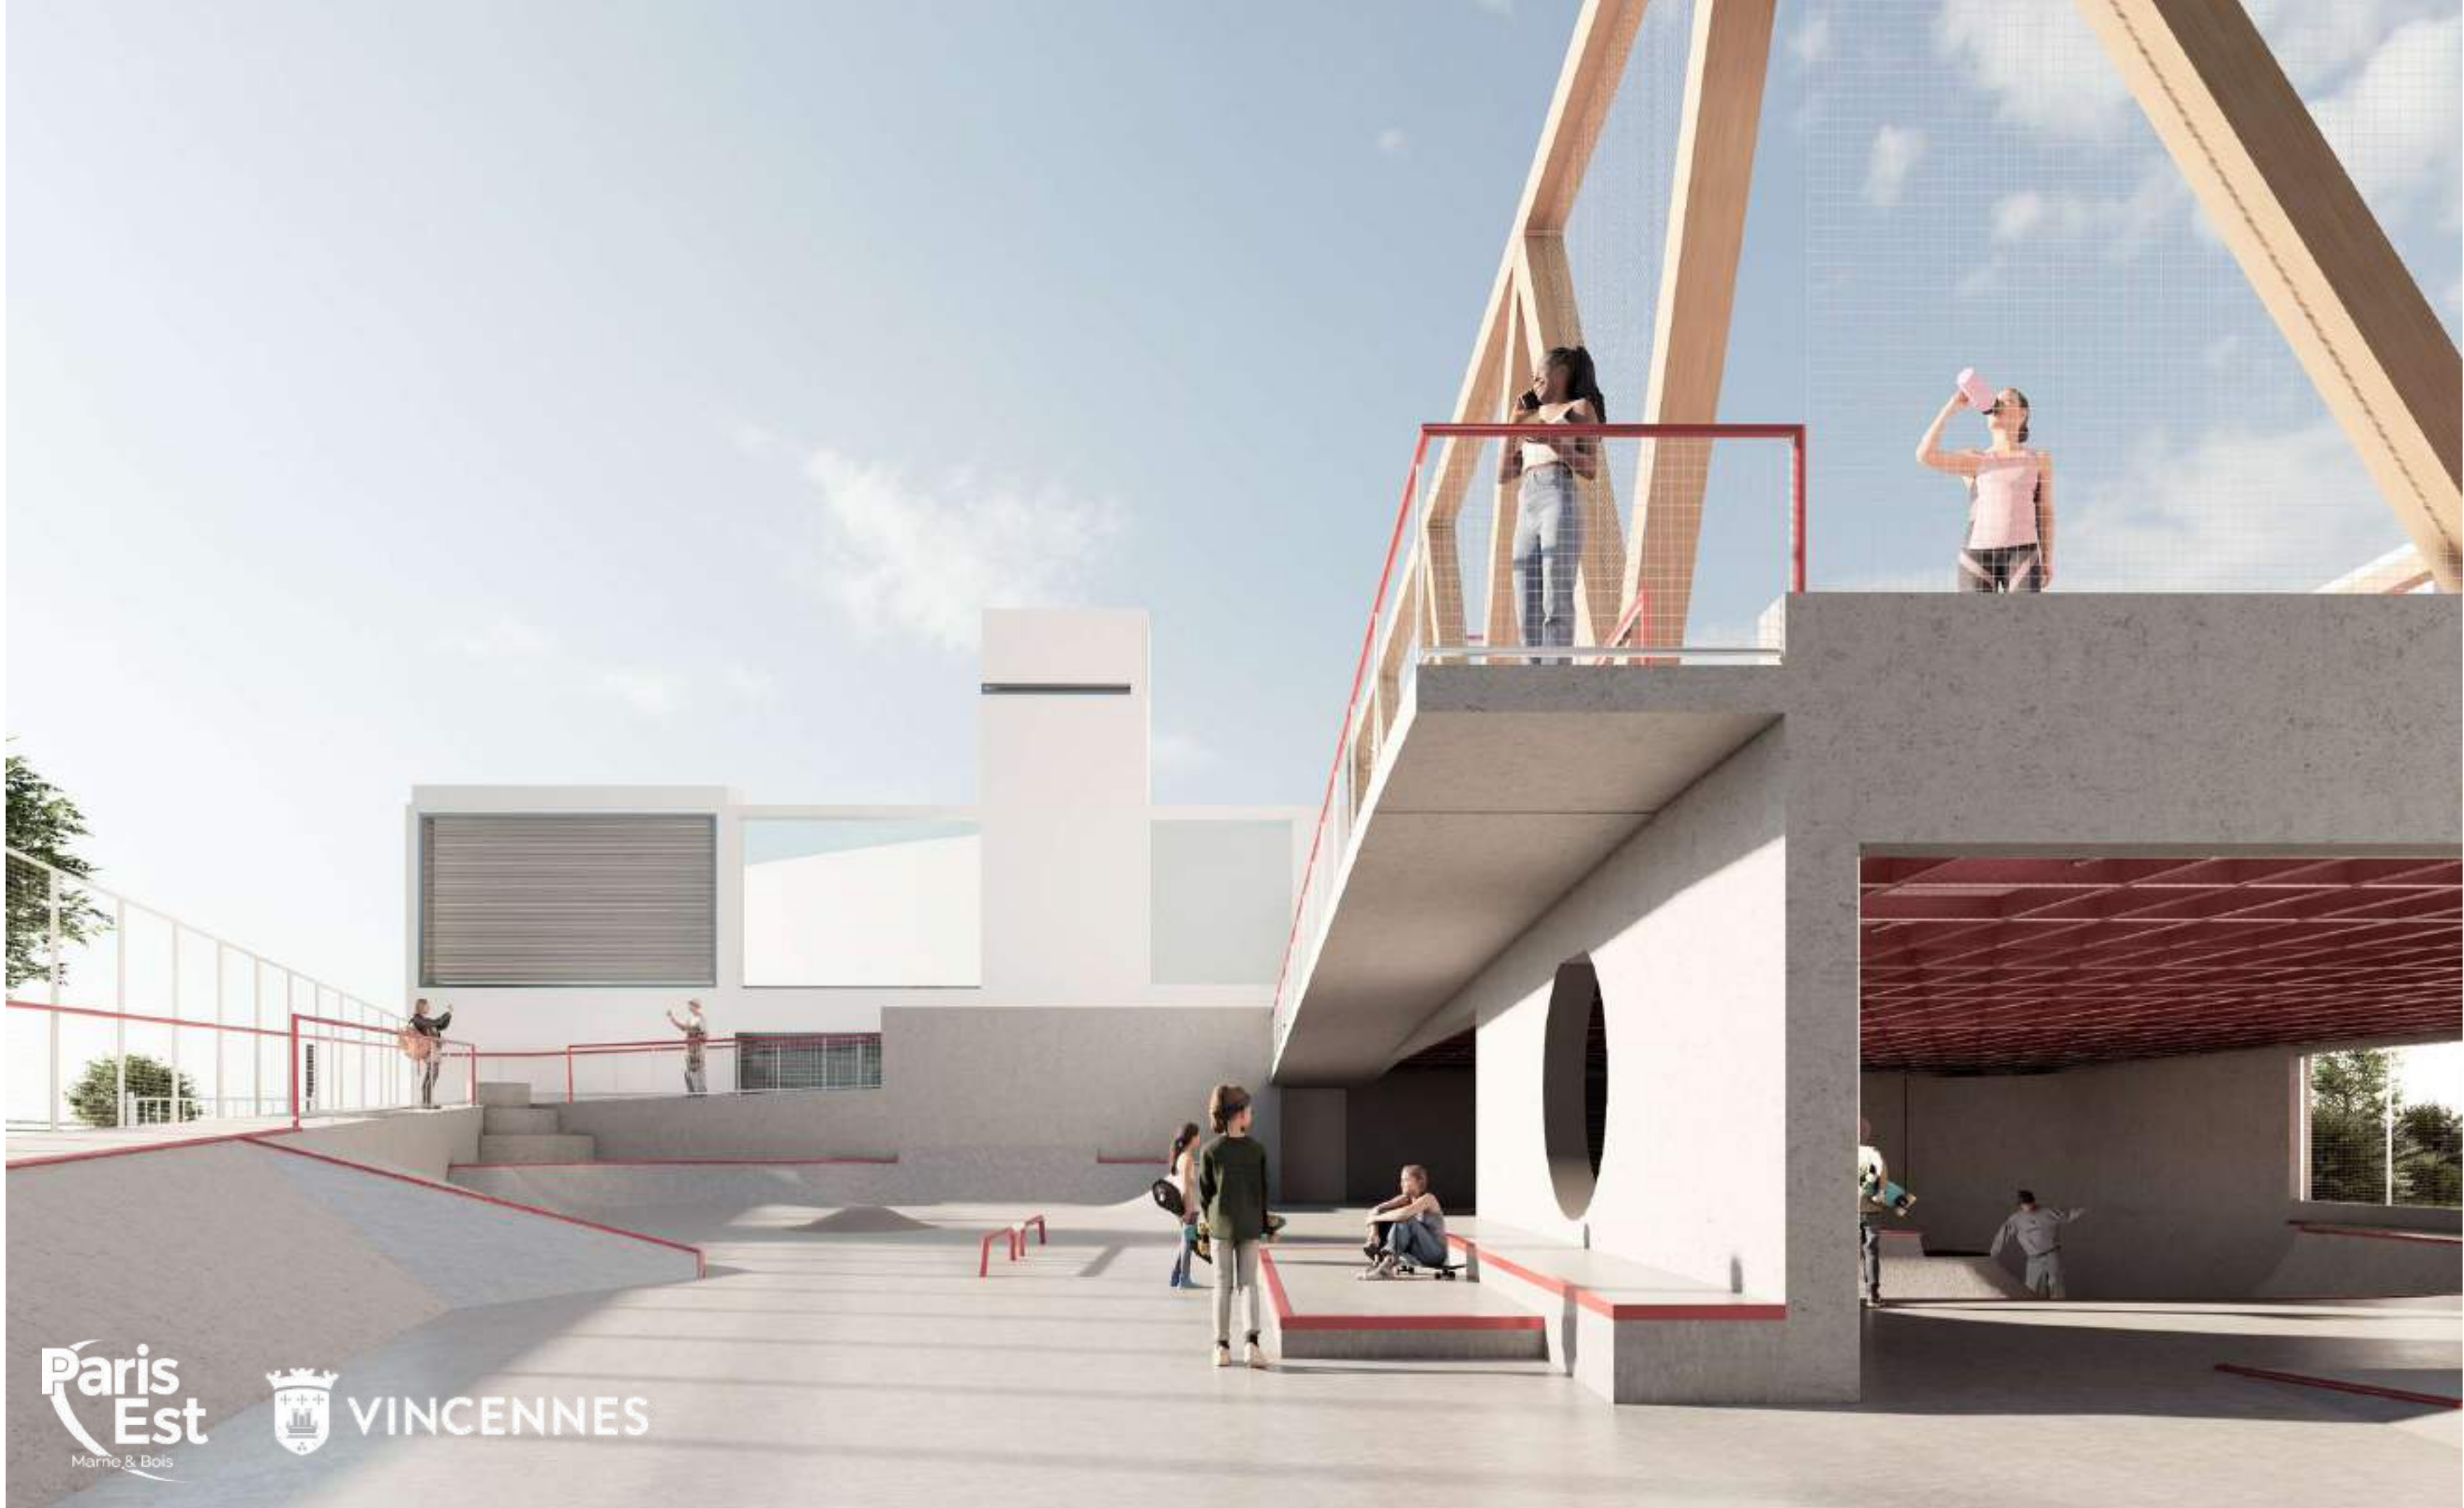

UN BOWL SPACIEUX À FORT POTENTIEL

The background is a solid blue color. In the top right corner, there is a large, abstract shape composed of many thin, parallel blue lines, creating a textured, circular effect. In the bottom left corner, there is a large, abstract shape in shades of yellow and green, also composed of many thin, parallel lines, creating a textured, organic form.

UNE ZONE DE PRATIQUE STREET  
LUMINEUSE, AGRÉABLE ET CONVIVIALE