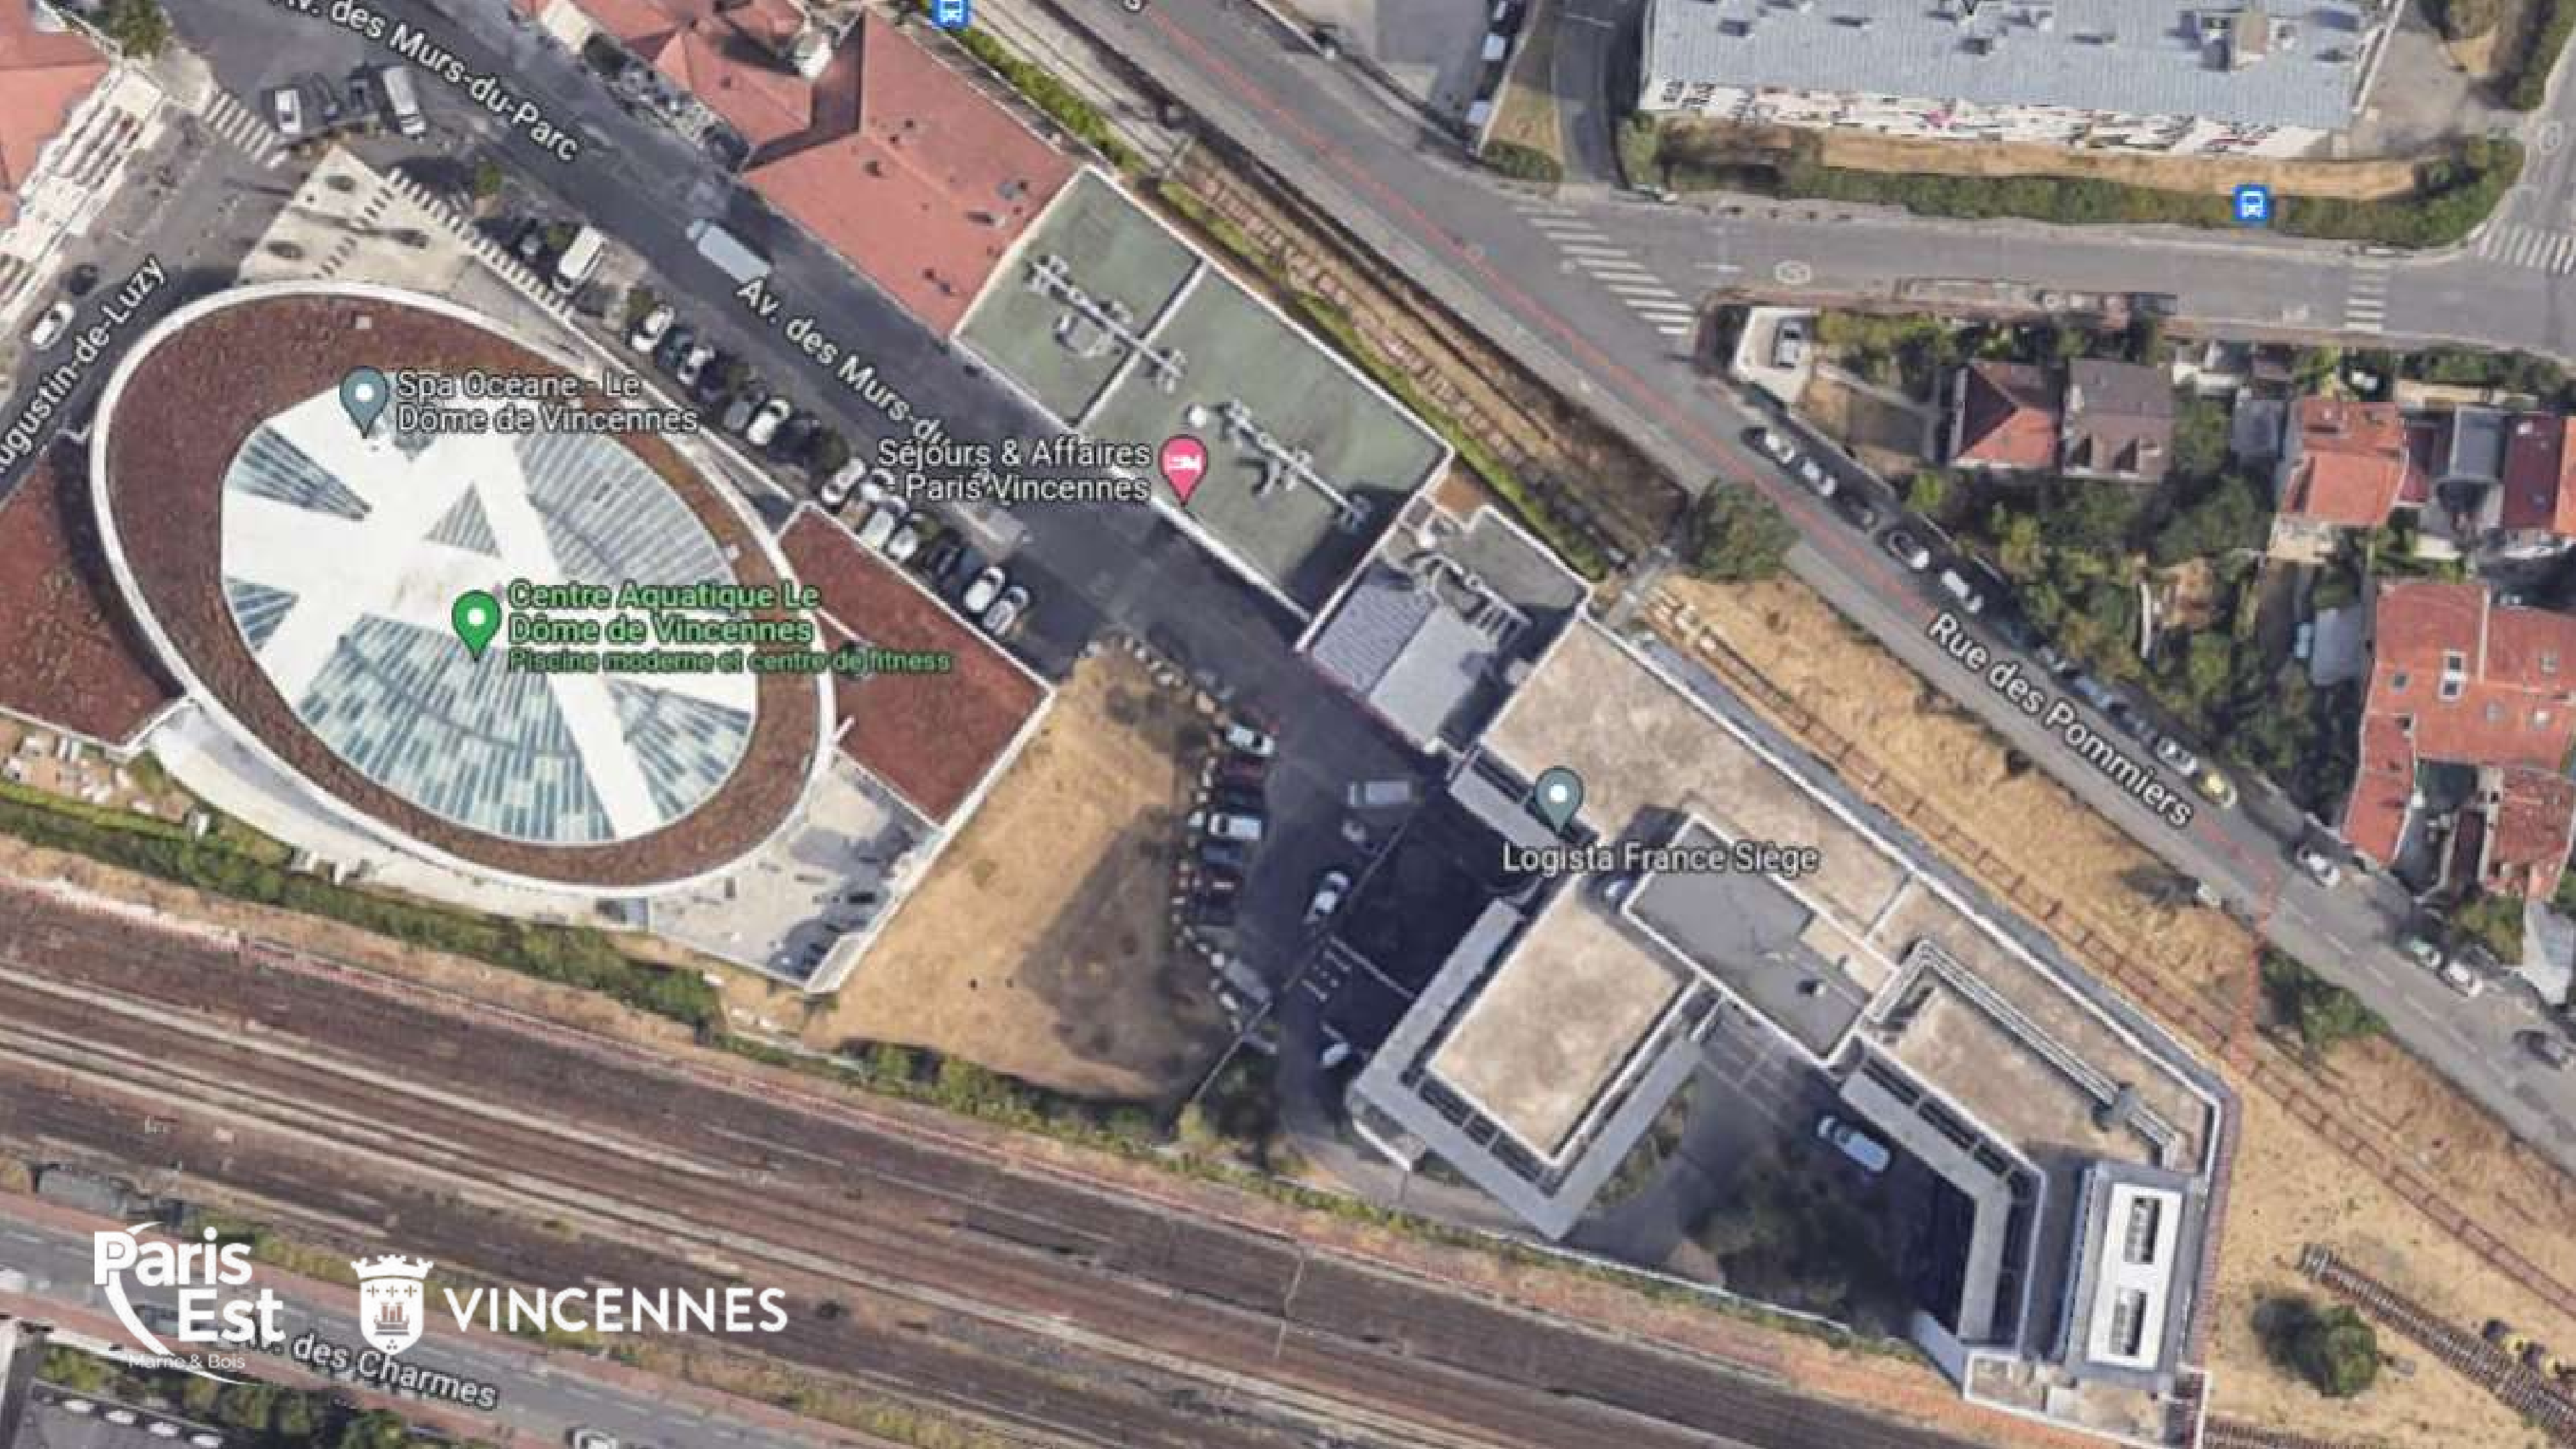

## Nos équipements sportifs d'intérêt territorial

Skate-park de Joinville-le-Pont

Skate-park de Maisons-Alfort

UN ÉQUIPEMENT INNOVANT IMPLANTÉ  
À VINCENNES

Spa Océane - Le Dôme de Vincennes

Centre Aquatique Le Dôme de Vincennes  
Piscine moderne et centre de fitness

Séjours & Affaires Paris Vincennes

Logista France Siège

Paris Est  
Marne & Bois

VINCENNES

des Charmes

The background is a solid blue color. In the top right corner, there are two overlapping circular shapes with a diagonal line pattern, one in a lighter blue and one in a darker blue. In the bottom left corner, there is a large, abstract yellow and white shape with a wavy, organic form, partially overlapping a series of vertical lines in shades of yellow and blue.